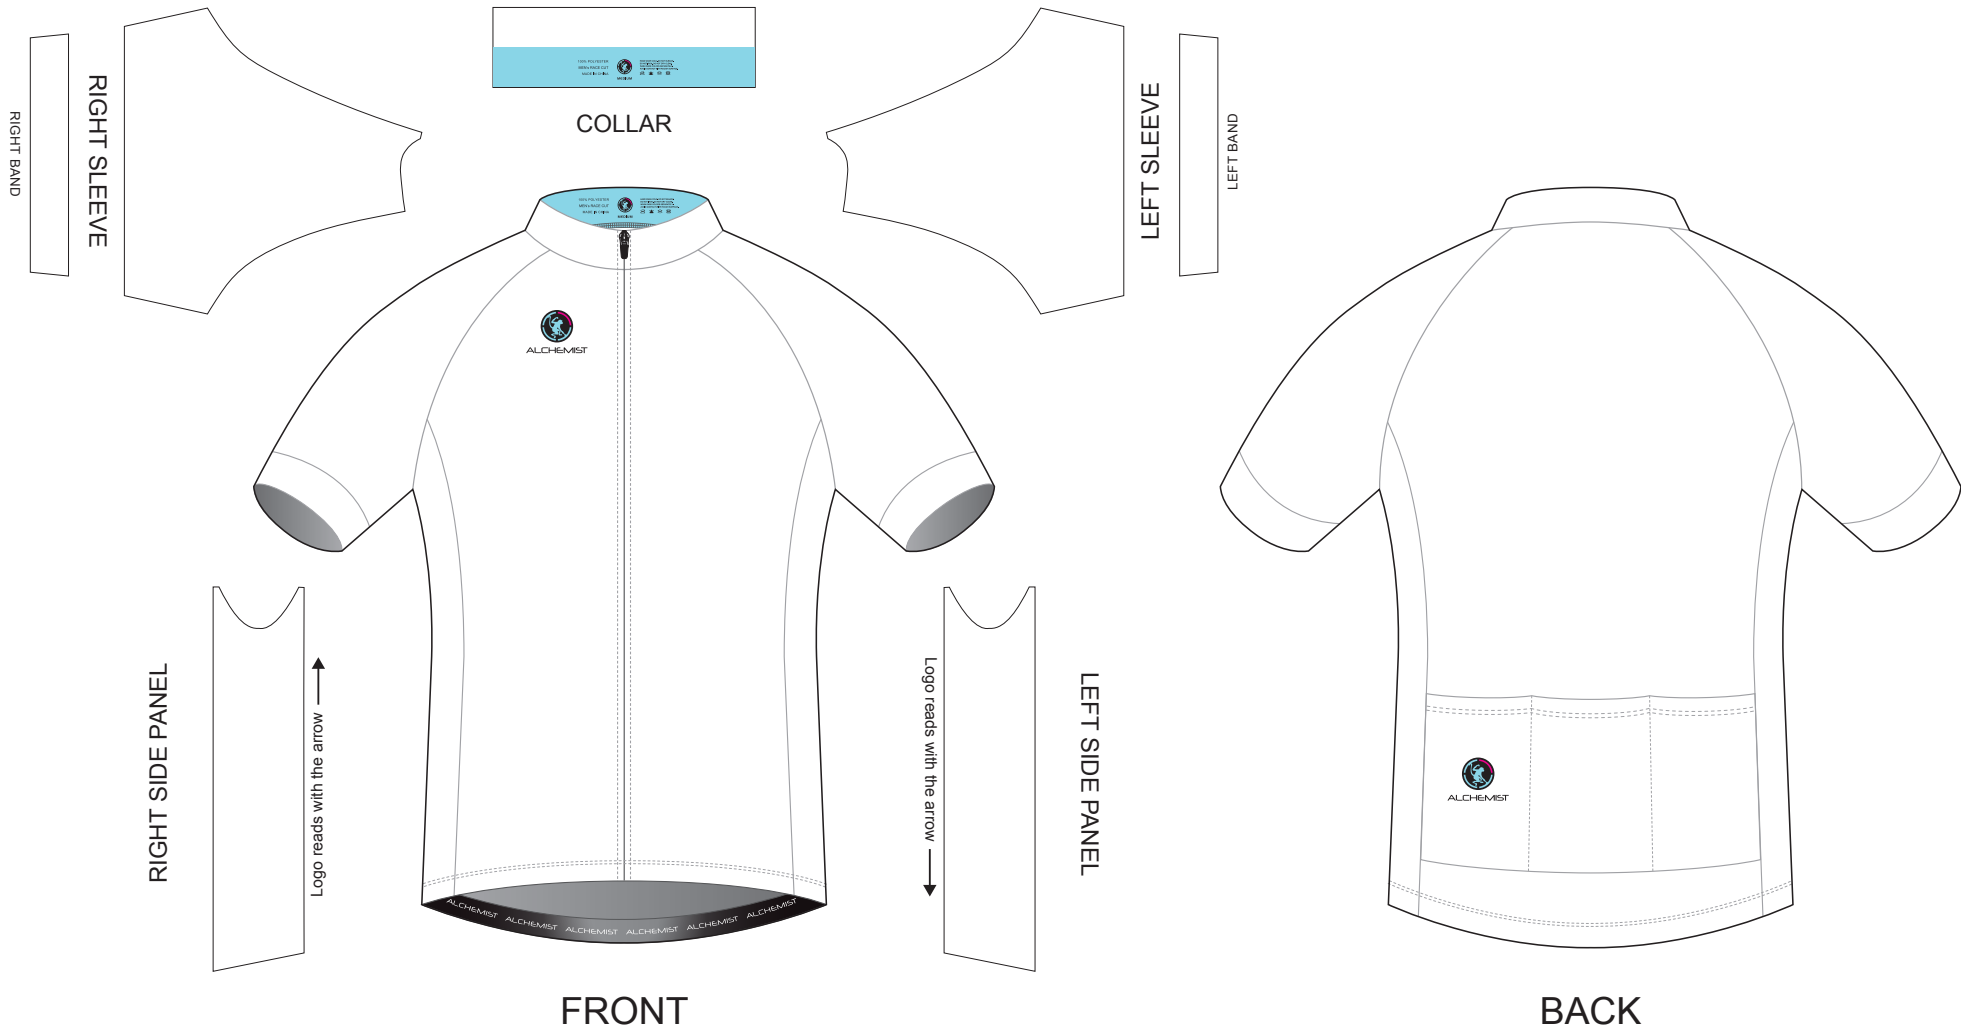

EPIC PRO Short Sleeve Cycling Jersey

RAGLAN Sleeve. MEN RACE CUT, WOMEN RACE CUT, CLUB CUT

CUSTOMER: _____

VERSION: __

DESIGN REQUEST NUMBER: _____

DATE: 00/ 00/ 2017

www.TeamAlchemist.com

Alchemist@TeamAlchemist.com

ALCHEMIST

Please note that ALCHEMIST logo must appear on the upper chest area (left or right) and on a back pocket or upper center of back for all tops.