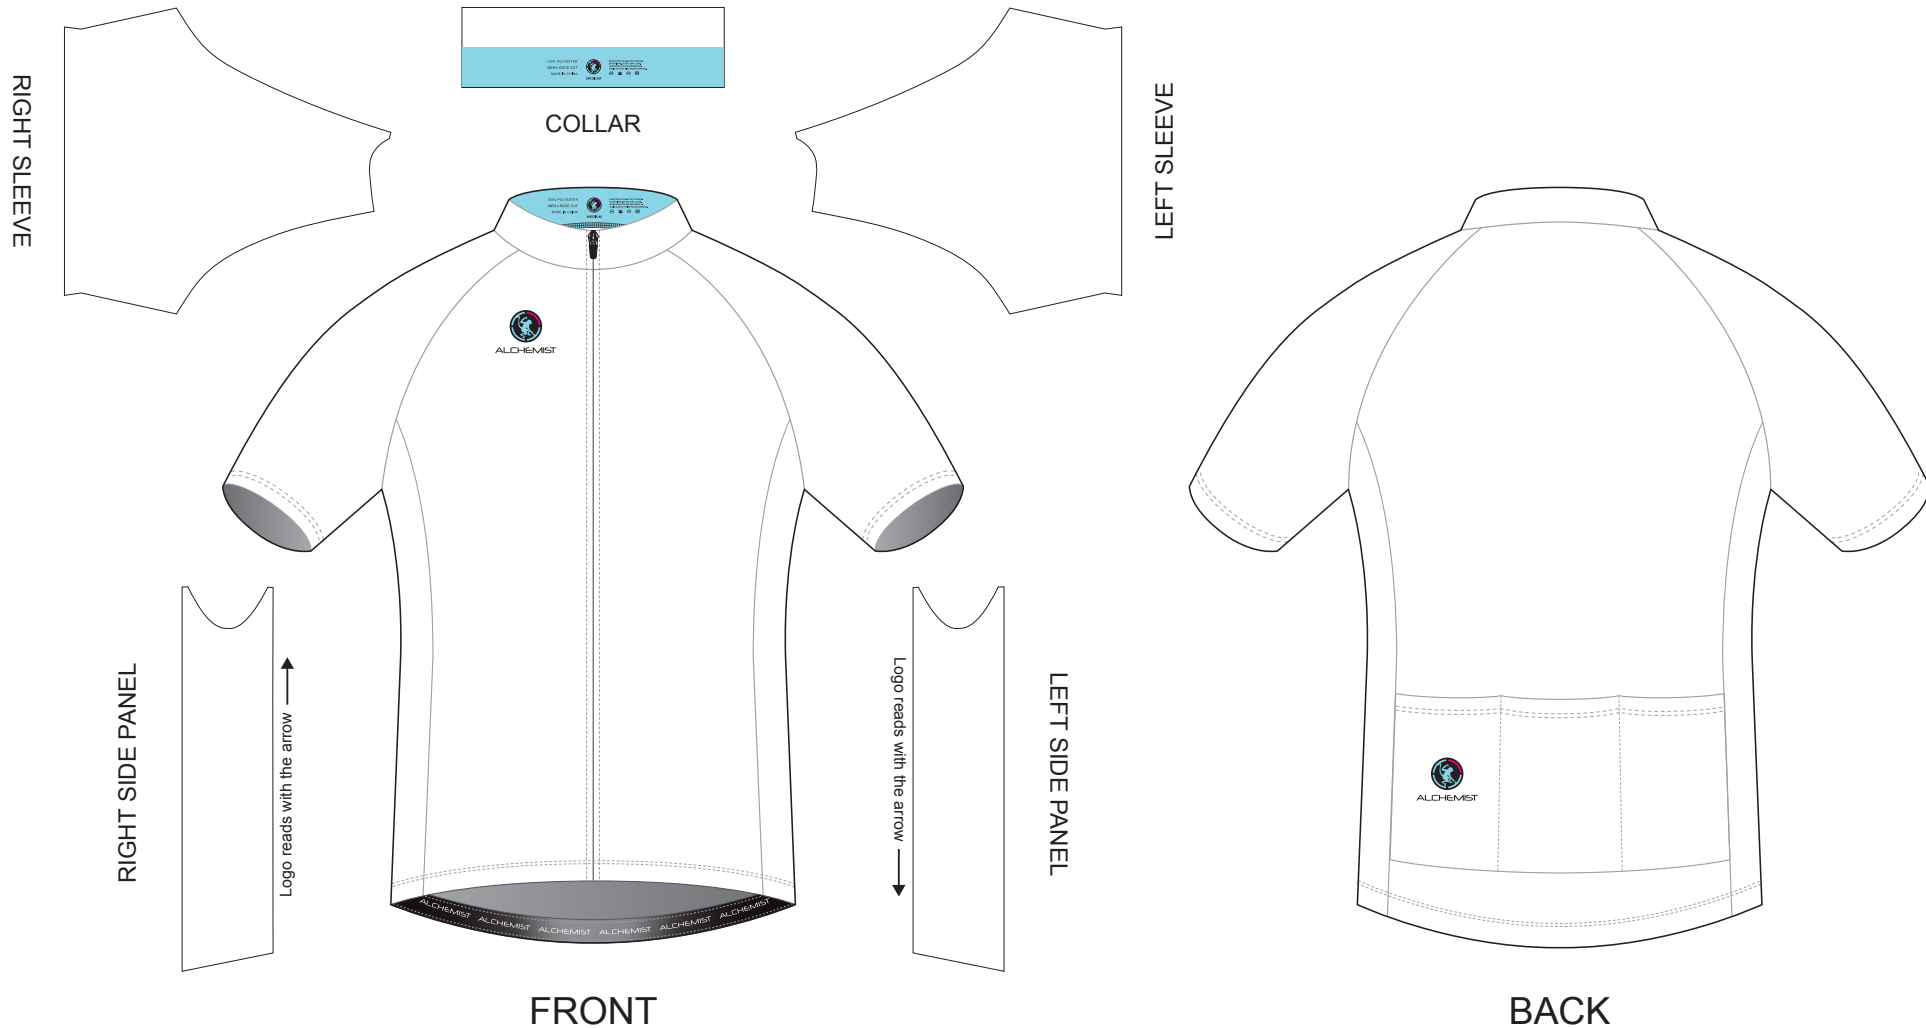

EPIC Short Sleeve Cycling Jersey

RAGLAN Sleeve. MEN RACE CUT. WOMEN RACE CUT. CLUB CUT

CUSTOMER: _____

VERSION: __

DESIGN REQUEST NUMBER: _____

DATE: 00/ 00/ 2016

www.TeamAlchemist.com

Alchemist@TeamAlchemist.com

ALCHEMIST

Please note that ALCHEMIST logo must appear on the upper chest area (left or right) and on a back pocket or upper center of back for all tops.