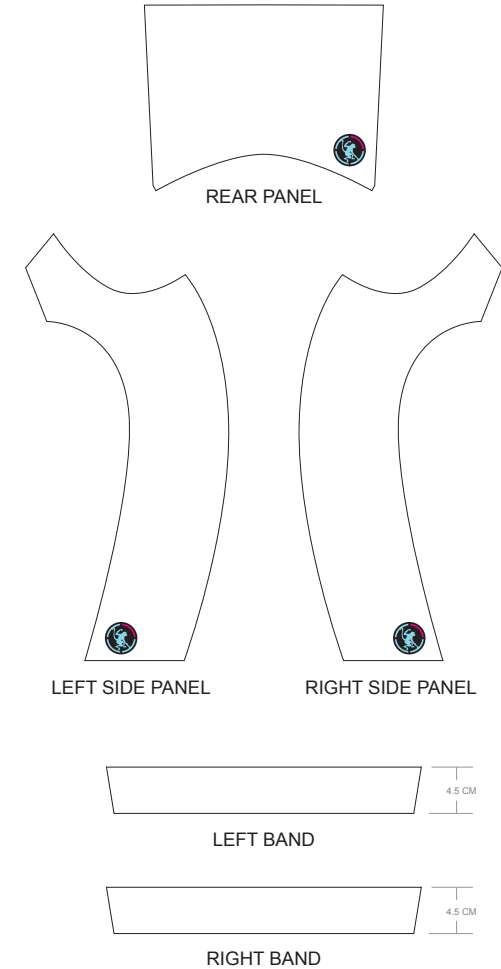

EPIC PRO Cycling Bib Shorts

Peloton C, with 4.5 CM Power Band

CUSTOMER: _____ VERSION: 1

DESIGN REQUEST NUMBER: _____ DATE: 00 / 00 / 2016

www.TeamAlchemist.com

Alchemist@TeamAlchemist.com

ALCHEMIST

Please note that ALCHEMIST logo must appear on one of the side panels and on the back panel for all the bottoms. ALCHEMIST standard power band for bib shorts is 4.5 CM in width. 7.5 CM power band is available upon customer's request.

PRE-DYED LYCRA:

PANTONE® Black C

PANTONE® Red 186C

PANTONE® Dark Navy 2767 C

PANTONE® Navy Blue 2738 C

PANTONE® Light Blue 285 C

PANTONE® Cool Gray 11C

PANTONE® Green 340 C

COLORS USED:

OTHER OPTIONS FOR LEG HEM:

With Silicon Gripper

+ \$5
With 7.5 CM Power Band

FLATLOCK COLOR OPTIONS:

* This template can be edited with vector graphic software programs. Adobe Illustrator CS5 is recommended.
 * All logos must be provided in vector format and all fonts must be converted into outline.
 * The color on-screen may vary from the finished product. To confirm the color please refer to PANTONE® MATCHING SYSTEM FORMULA GUIDE Solid Coated.
 * We will try the best to match the PANTONE® colors when printing, but exact matching cannot be guaranteed, due to variation in temperature, humidity and materials.