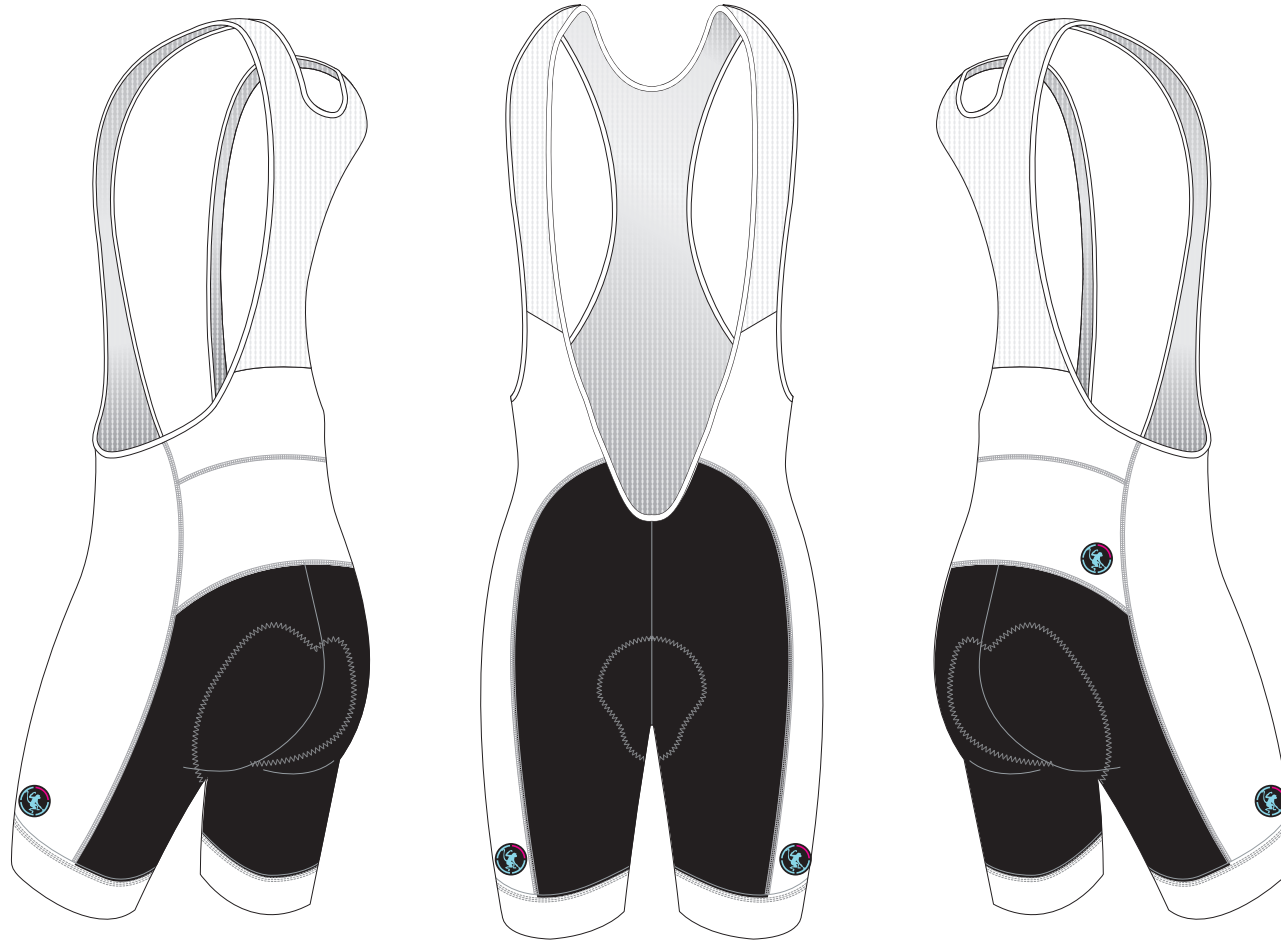

EPIC PRO Cycling Bib Shorts

Peloton C, with 4.5 CM Power Band

CUSTOMER: _____ VERSION: 1

DESIGN REQUEST NUMBER: _____ DATE: 00 / 00 / 2016

www.TeamAlchemist.com

Alchemist@TeamAlchemist.com

ALCHEMIST

Please note that ALCHEMIST logo must appear on one of the side panels and on the back panel for all the bottoms. ALCHEMIST standard power band for bib shorts is 4.5 CM in width. 7.5 CM power band is available upon customer's request.

PRE-DYED LYCRA:

PANTONE® Black C

PANTONE® Red 186C

PANTONE® Dark Navy 2767 C

PANTONE® Navy Blue 2738 C

PANTONE® Light Blue 285 C

PANTONE® Cool Gray 11C

PANTONE® Green 340 C

COLORS USED:

OTHER OPTIONS FOR LEG HEM:

With Silicon Gripper

+ \$5
With 7.5 CM Power Band

FLATLOCK COLOR OPTIONS:

* This template can be edited with vector graphic software programs. Adobe Illustrator CS5 is recommended.
 * All logos must be provided in vector format and all fonts must be converted into outline.
 * The color on-screen may vary from the finished product. To confirm the color please refer to PANTONE® MATCHING SYSTEM FORMULA GUIDE Solid Coated.
 * We will try the best to match the PANTONE® colors when printing, but exact matching cannot be guaranteed, due to variation in temperature, humidity and materials.