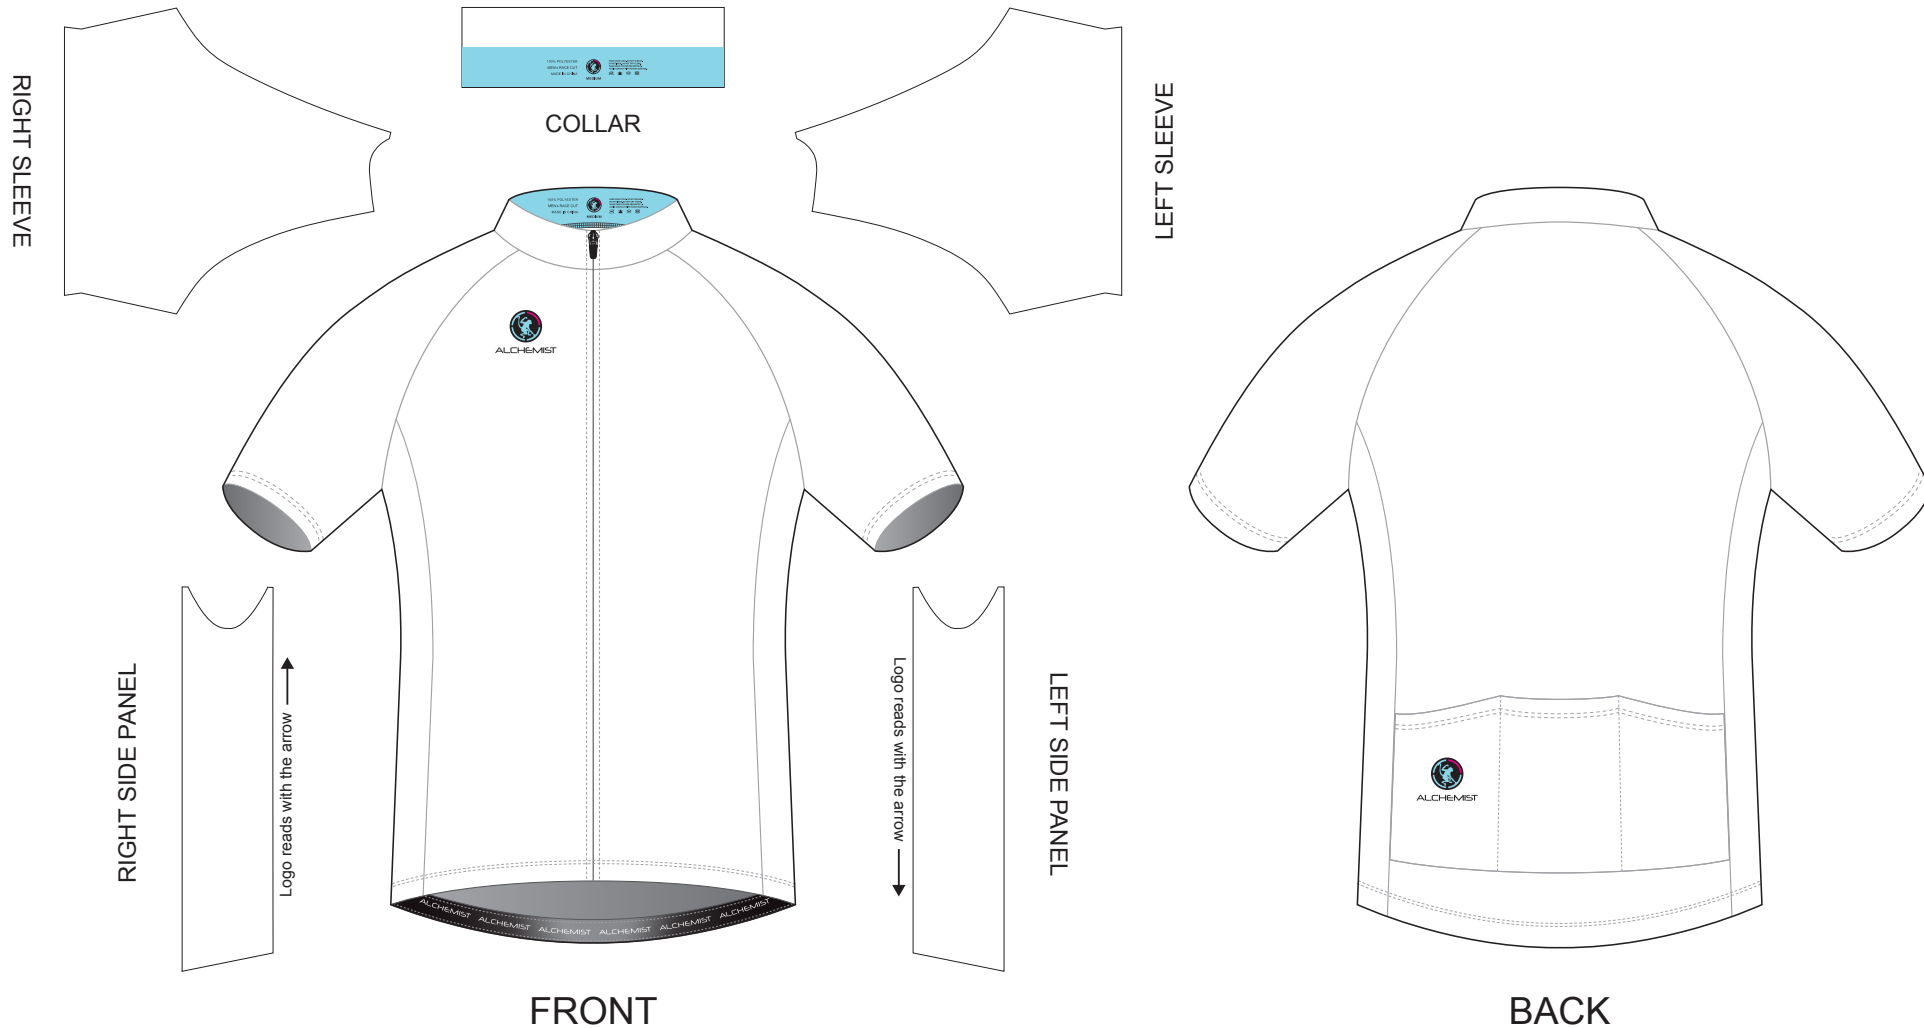

EPIC PRO Short Sleeve Cycling Jersey

RAGLAN Sleeve. MEN RACE CUT. WOMEN RACE CUT. CLUB CUT

CUSTOMER: _____

VERSION: __

DESIGN REQUEST NUMBER: _____

DATE: 00/ 00/ 2017

www.TeamAlchemist.com

Alchemist@TeamAlchemist.com

ALCHEMIST

Please note that ALCHEMIST logo must appear on the upper chest area (left or right) and on a back pocket or upper center of back for all tops.