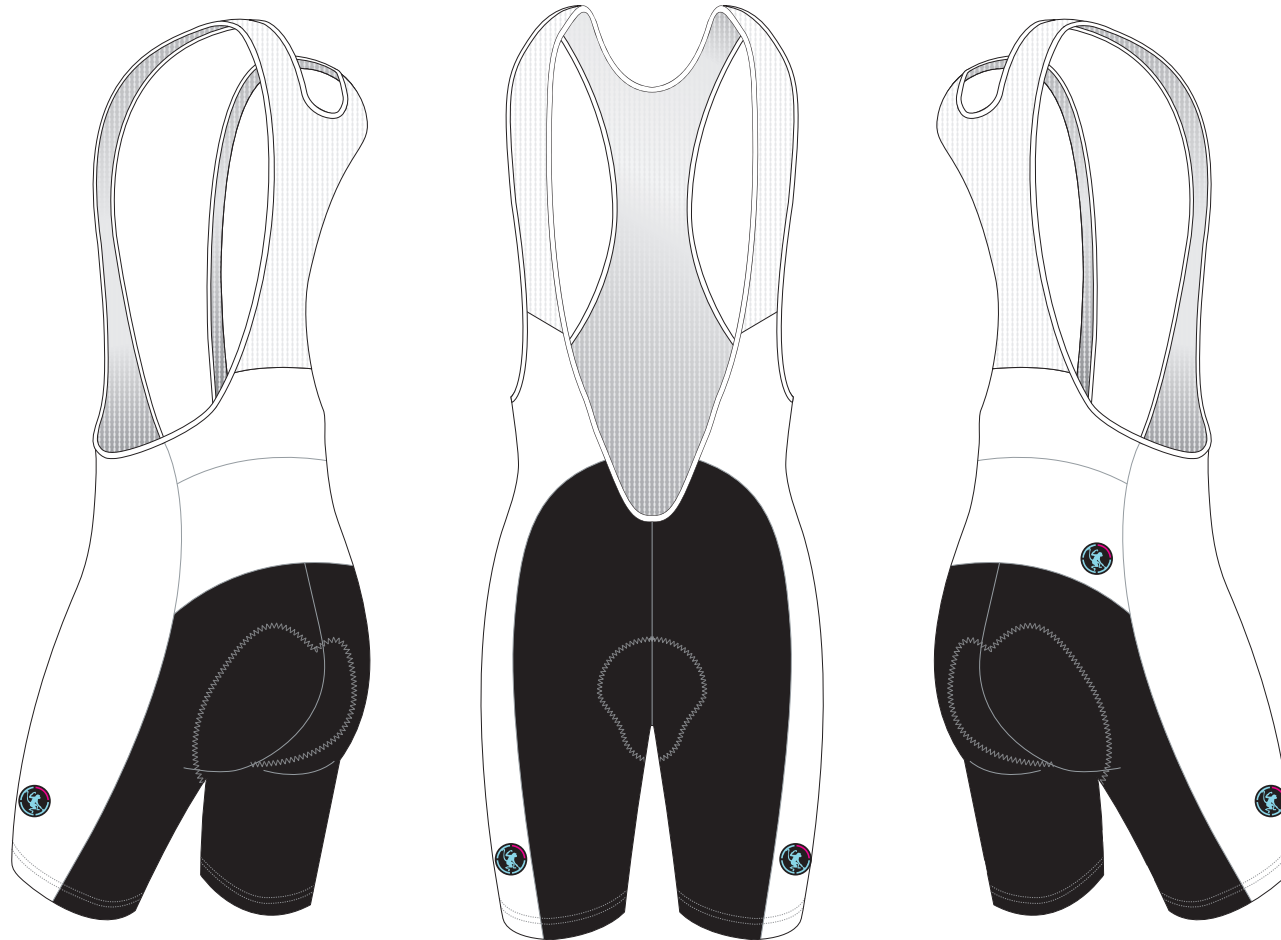

EPIC Cycling Bib Shorts

Peloton C, with Silicon Gripper

CUSTOMER: _____ VERSION: 1

DESIGN REQUEST NUMBER: _____ DATE: 00 / 00 / 2016

www.TeamAlchemist.com

Alchemist@TeamAlchemist.com

ALCHEMIST

Please note that ALCHEMIST logo must appear on one of the side panels and on the back panel for all the bottoms.

PRE-DYED LYCRA:

PANTONE® Black C

PANTONE® Red 186C

PANTONE® Dark Navy 2767 C

PANTONE® Navy Blue 2738 C

PANTONE® Light Blue 285 C

PANTONE® Cool Gray 11C

PANTONE® Green 340 C

COLORS USED:

OTHER OPTIONS FOR LEG HEM:

With Silicon Gripper

+ $5
With 7.5 CM Power Band