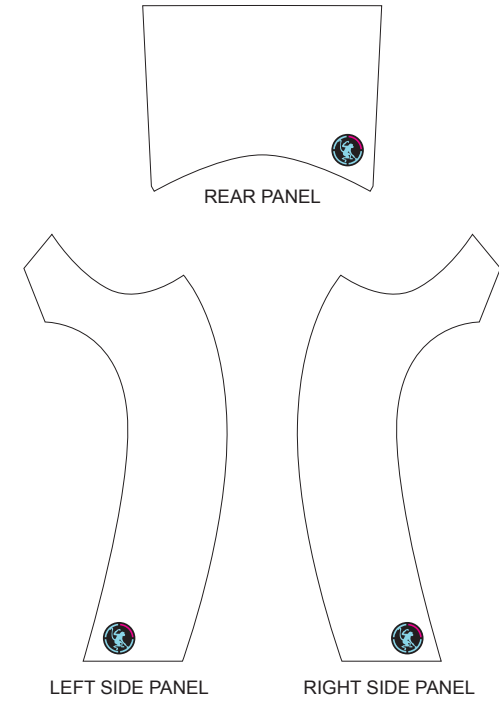

EPIC Cycling Bib Shorts

Peloton C, with Silicon Gripper

CUSTOMER: _____ VERSION: 1

DESIGN REQUEST NUMBER: _____ DATE: 00 / 00 / 2016

www.TeamAlchemist.com

Alchemist@TeamAlchemist.com

ALCHEMIST

Please note that ALCHEMIST logo must appear on one of the side panels and on the back panel for all the bottoms.

PRE-DYED LYCRA:

PANTONE® Black C

PANTONE® Red 186C

PANTONE® Dark Navy 2767 C

PANTONE® Navy Blue 2738 C

PANTONE® Light Blue 285 C

PANTONE® Cool Gray 11C

PANTONE® Green 340 C

COLORS USED:

OTHER OPTIONS FOR LEG HEM:

With Silicon Gripper

+ $5
With 7.5 CM Power Band