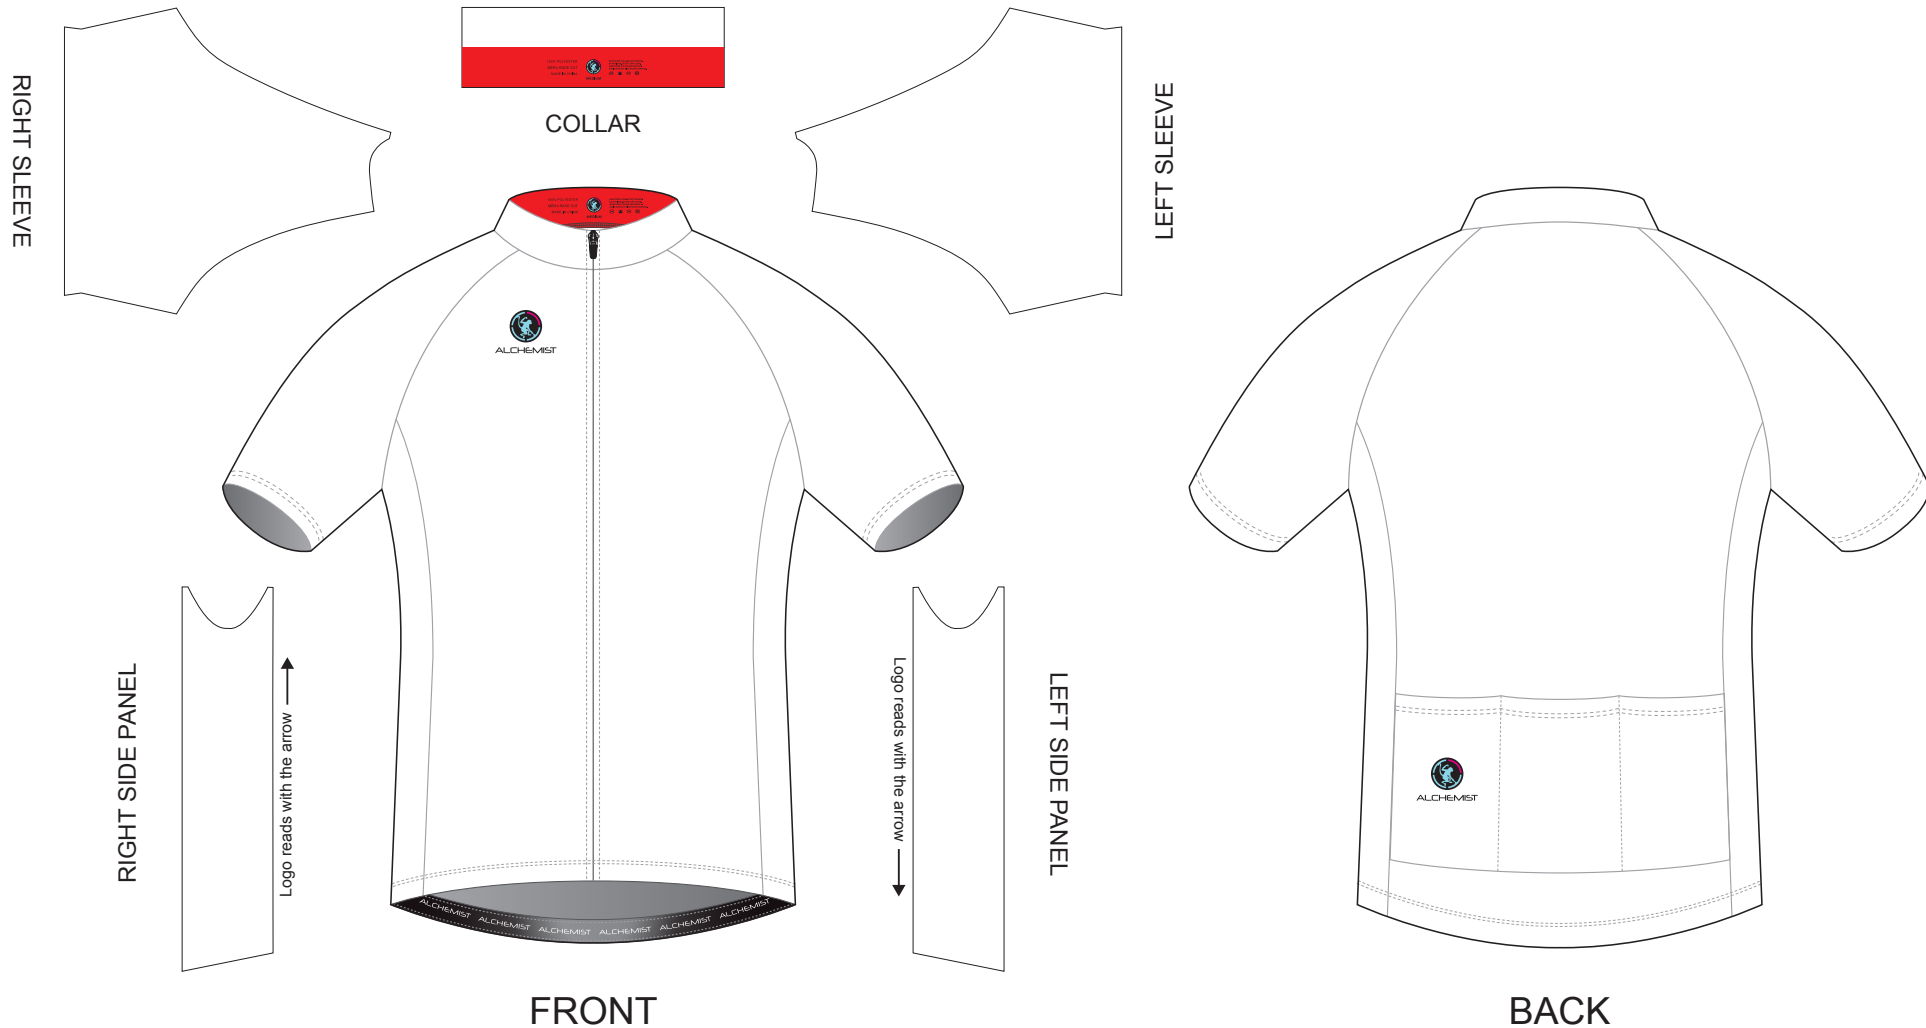

EPIC Short Sleeve Cycling Jersey

RAGLAN Sleeve. MEN RACE CUT, WOMEN RACE CUT, CLUB CUT

CUSTOMER: _____

VERSION: _____

DESIGN REQUEST NUMBER: _____

DATE: 00/00/2017

www.TeamAlchemist.com

Alchemist@TeamAlchemist.com

ALCHEMIST

Please note that ALCHEMIST logo must appear on the upper chest area (left or right) and on a back pocket or upper center of back for all tops.