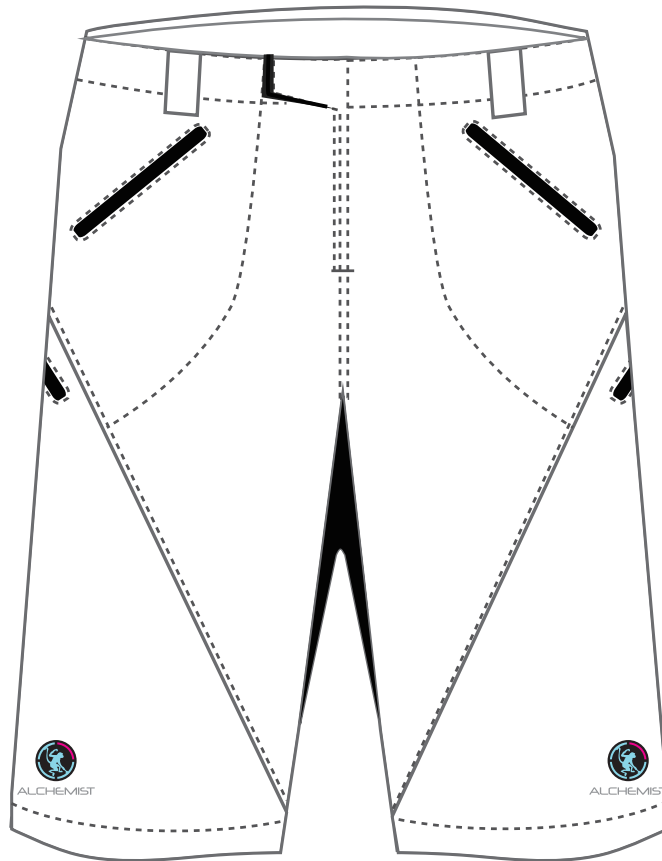

NORTH SHORE MTB Shorts

C Style, with 4.5 CM Power Band

CUSTOMER: _____

VERSION: 1

DESIGN REQUEST NUMBER: _____

DATE: 00 / 00 / 2016

www.TeamAlchemist.com

Alchemist@TeamAlchemist.com

ALCHEMIST

Please note that ALCHEMIST logo must appear on one of the side panels and on the rear belt loop for all the bottoms.

COLORS USED:

- This template can be edited with vector graphic software programs. Adobe Illustrator CS5 is recommended.
- All logos must be provided in vector format and all fonts must be converted into outline.
- The color on-screen may vary from the finished product. To confirm the color please refer to PANTONE® MATCHING SYSTEM FORMULA GUIDE Solid Coated.
- We will try the best to match the PANTONE® colors when printing, but exact matching cannot be guaranteed, due to variation in temperature, humidity and materials.