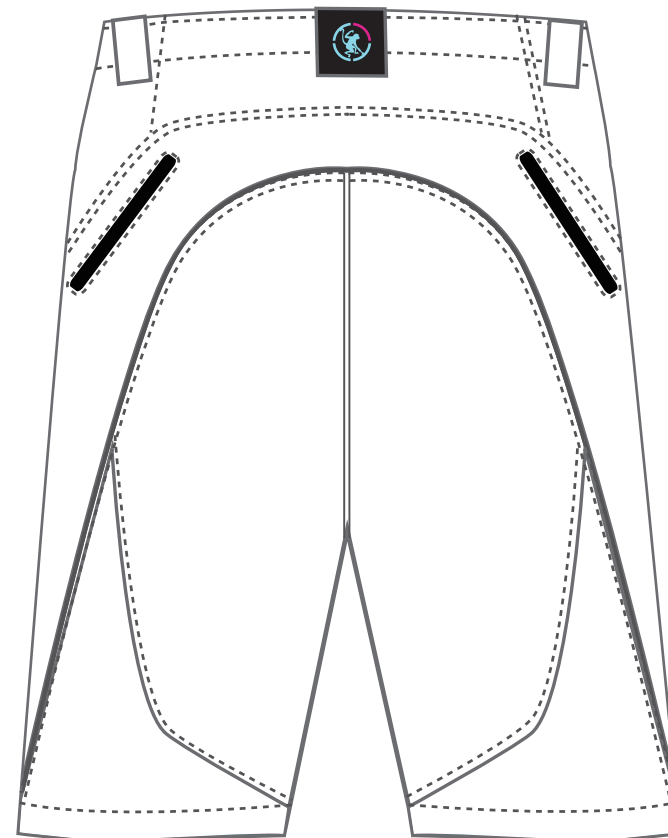

NORTH SHORE MTB Shorts

C Style, with 4.5 CM Power Band

CUSTOMER: _____

VERSION: 1

DESIGN REQUEST NUMBER: _____

DATE: 00 / 00 / 2016

www.TeamAlchemist.com

Alchemist@TeamAlchemist.com

ALCHEMIST

Please note that ALCHEMIST logo must appear on one of the side panels and on the rear belt loop for all the bottoms.

COLORS USED:

- This template can be edited with vector graphic software programs. Adobe Illustrator CS5 is recommended.
- All logos must be provided in vector format and all fonts must be converted into outline.
- The color on-screen may vary from the finished product. To confirm the color please refer to PANTONE® MATCHING SYSTEM FORMULA GUIDE Solid Coated.
- We will try the best to match the PANTONE® colors when printing, but exact matching cannot be guaranteed, due to variation in temperature, humidity and materials.