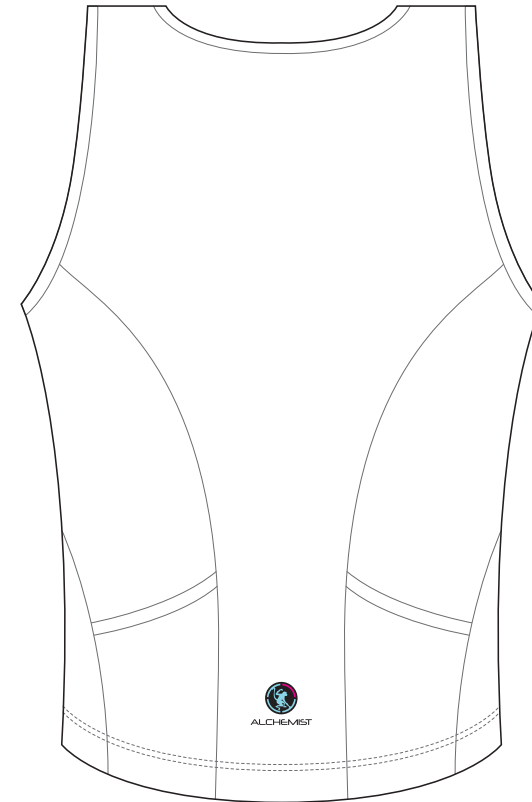

MEN TRIATHLON SINGLET

MEN KONA COLDBLACK/AQUAZERO SINGLET WITH FLANK POCKETS

CUSTOMER: _____

VERSION: __

DESIGN REQUEST NUMBER: _____

DATE: 00/ 00/ 2016

www.TeamAlchemist.com

Alchemist@TeamAlchemist.com

ALCHEMIST

Please note that ALCHEMIST logo must appear on the upper chest area (left or right) and on a back bottom or upper center of back for all tops.

LEFT BINDING

RIGHT BINDING

RIGHT SIDE PANEL

Logo reads with the arrow →

FRONT

Logo reads with the arrow →

LEFT SIDE PANEL

BACK

COLORS USED:

* This template can be edited with vector graphic software programs. Adobe Illustrator CS5 or higher is recommended.

All logos must be provided in vector format and all fonts must be converted into outline.

The color on-screen may vary from the finished product. To confirm the color please refer to PANTONE MATCHING SYSTEM FORMULA GUIDE Solid Coated.