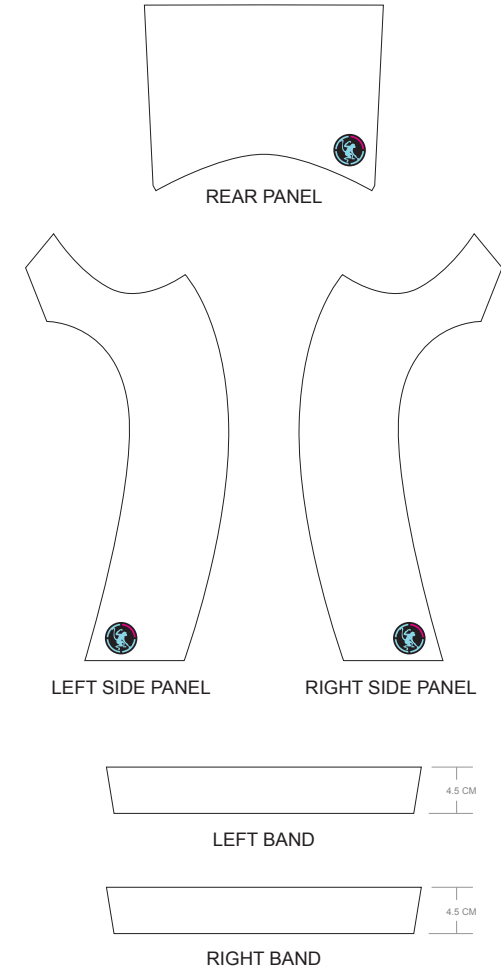

EPIC PRO Cycling Bib Shorts

Peloton C, with 4.5 CM Power Band

CUSTOMER: _____

VERSION: 1

DESIGN REQUEST NUMBER: _____

DATE: 00 / 00 / 2017

www.TeamAlchemist.com

Alchemist@TeamAlchemist.com

ALCHEMIST

Please note that ALCHEMIST logo must appear on one of the side panels and on the back panel for all the bottoms. ALCHEMIST standard power band for bib shorts is 4.5 CM in width. 7.5 CM power band is available upon customer's request.

PRE-DYED LYCRA:

PANTONE® Black C

PANTONE® Red 186C

PANTONE® Dark Navy 2767 C

PANTONE® Navy Blue 2738 C

PANTONE® Light Blue 285 C

PANTONE® Cool Gray 11C

PANTONE® Green 340 C

COLORS USED:

OTHER OPTIONS FOR LEG HEM:

With Silicon Gripper

+ $5
With 7.5 CM Power Band