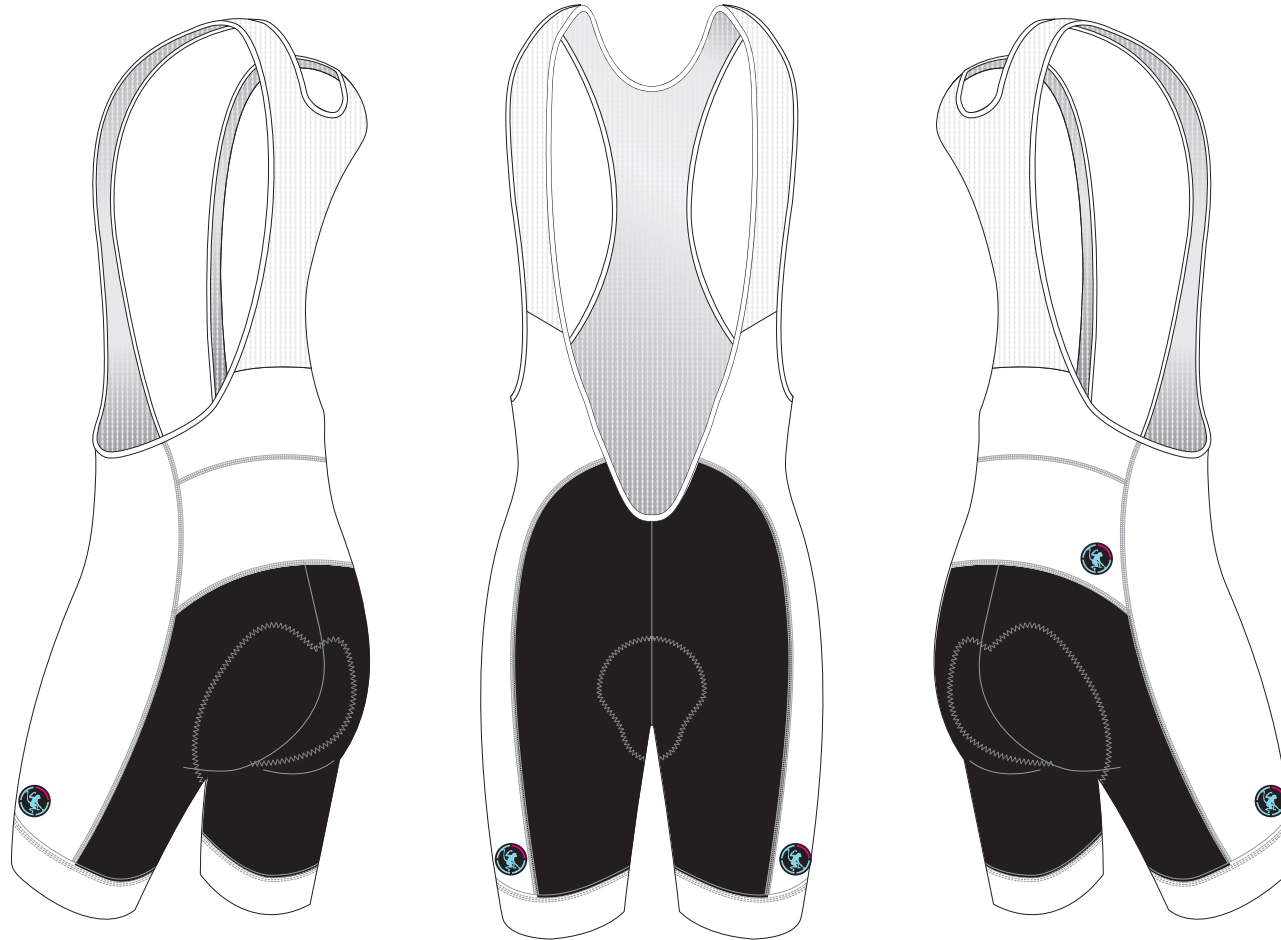

EPIC PRO Cycling Bib Shorts

Peloton C, with 4.5 CM Power Band

CUSTOMER: _____

VERSION: 1

DESIGN REQUEST NUMBER: _____

DATE: 00 / 00 / 2017

www.TeamAlchemist.com

Alchemist@TeamAlchemist.com

ALCHEMIST

Please note that ALCHEMIST logo must appear on one of the side panels and on the back panel for all the bottoms. ALCHEMIST standard power band for bib shorts is 4.5 CM in width. 7.5 CM power band is available upon customer's request.

PRE-DYED LYCRA:

PANTONE® Black C

PANTONE® Red 186C

PANTONE® Dark Navy 2767 C

PANTONE® Navy Blue 2738 C

PANTONE® Light Blue 285 C

PANTONE® Cool Gray 11C

PANTONE® Green 340 C

COLORS USED:

OTHER OPTIONS FOR LEG HEM:

With Silicon Gripper

+ $5
With 7.5 CM Power Band