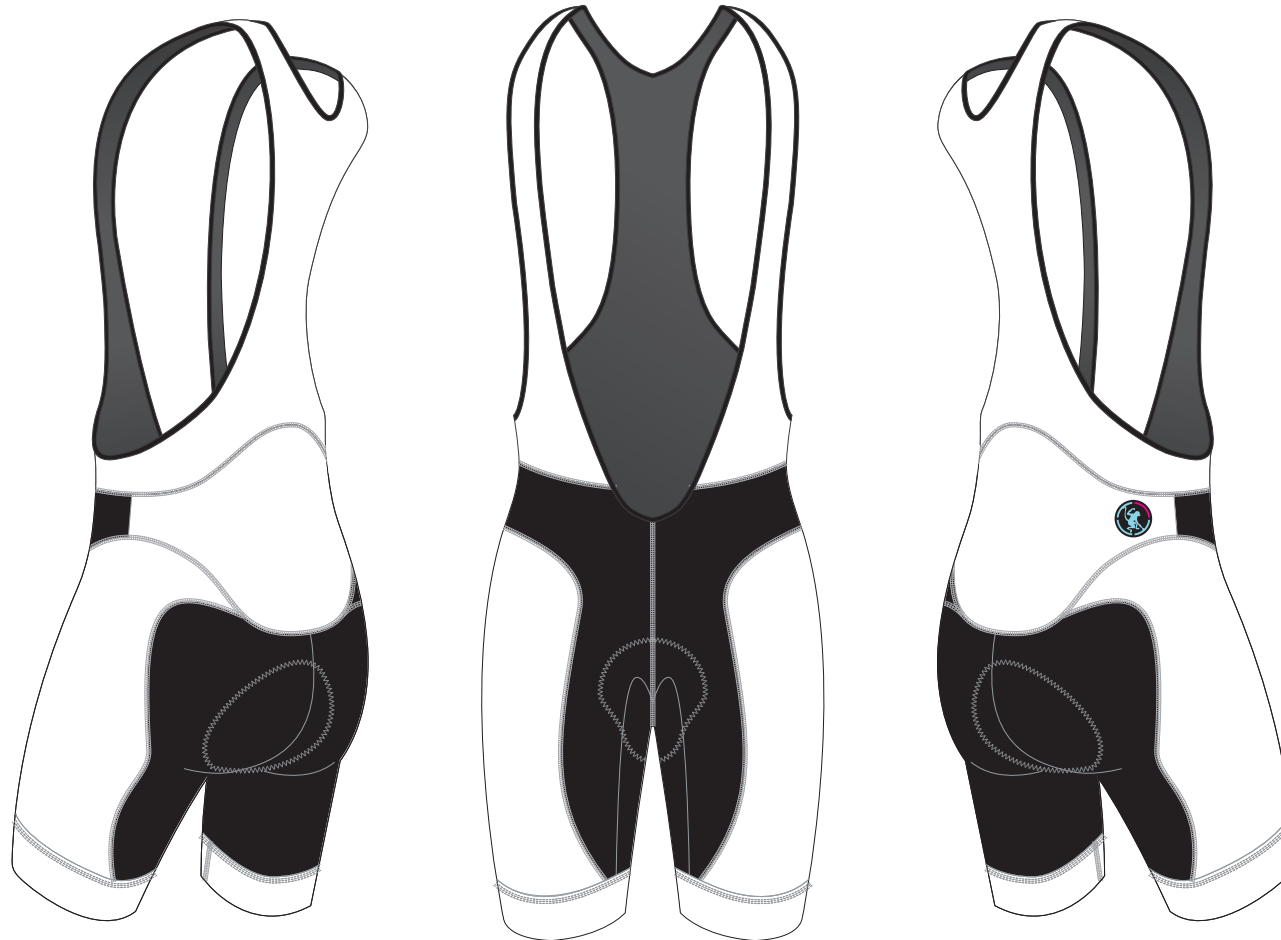

PRO CREMA Cycling Bib Shorts

C Style, with 4.5 CM Power Band

CUSTOMER: _____

VERSION: 1

DESIGN REQUEST NUMBER: _____

DATE: 00 / 00 / 2017

www.TeamAlchemist.com

Alchemist@TeamAlchemist.com

ALCHEMIST

Please note that ALCHEMIST logo must appear on one of the side panels and on the back panel for all the bottoms. ALCHEMIST standard power band for bib shorts is 4.5 CM in width. 7.5 CM power band is available upon customer's request.

REAR PANEL