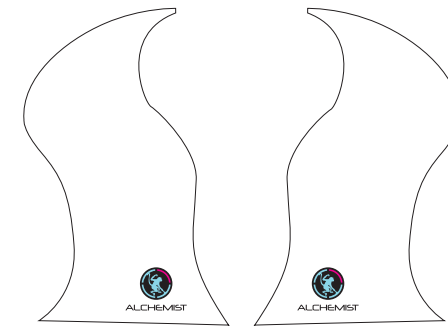

LEFT SIDE PANEL

RIGHT SIDE PANEL

PRE-DYED LYCRA:

PANTONE® Black C

PANTONE® Red 186C

PANTONE® Dark Navy 2767 C

PANTONE® Navy Blue 2738 C

PANTONE® Light Blue 285 C

PANTONE® Cool Gray 11C

PANTONE® Green 340 C

COLORS USED:

OTHER OPTIONS FOR LEG HEM:

With Silicon Gripper

+ $5
With 7.5 CM Power Band