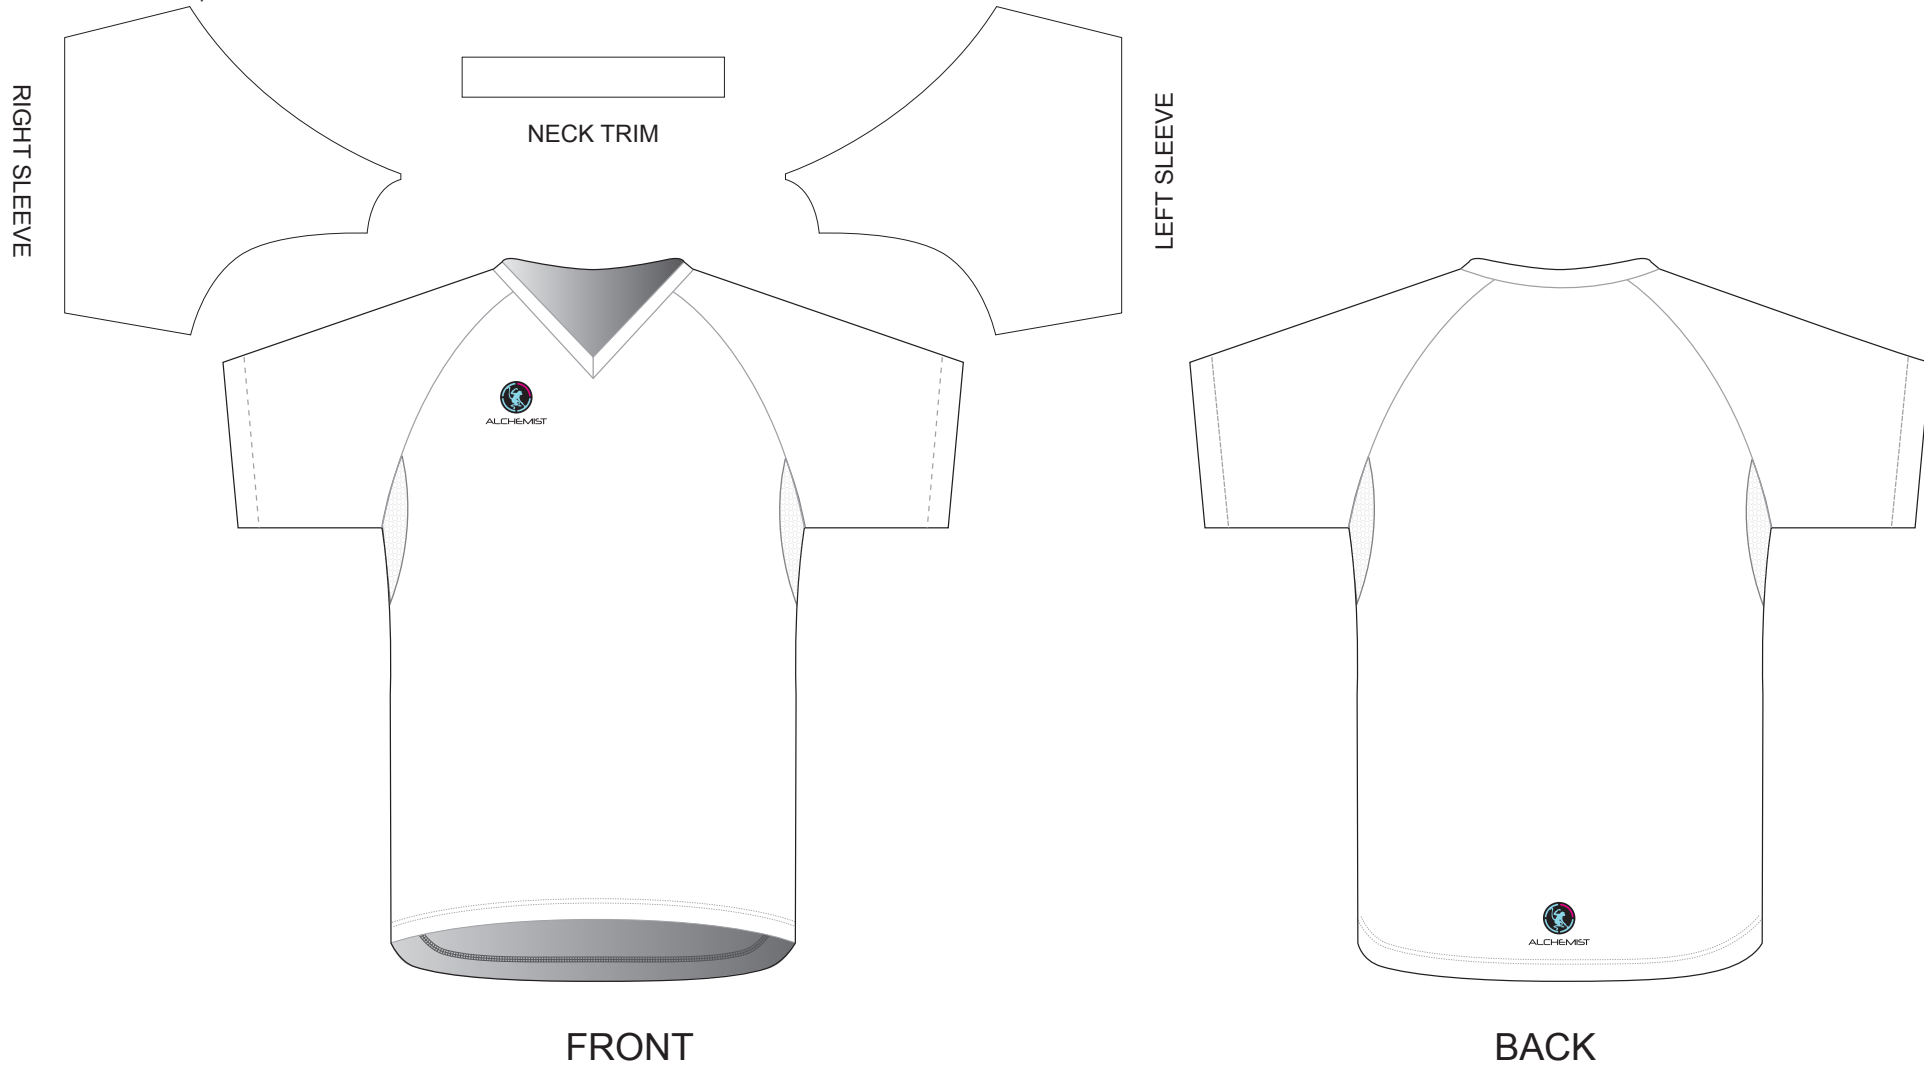

FLOW ENDURO Jersey Short Sleeve

RAGLAN SLEEVE, without Side Panel, with Mesh Underarm Panels

CUSTOMER: _____

VERSION: _1_

DESIGN REQUEST NUMBER: _____

DATE: 00/ 00/ 2018

www.TeamAlchemist.com

Alchemist@TeamAlchemist.com

ALCHEMIST

Please note that ALCHEMIST logo must appear on the upper chest area (left or right) and on a back bottom or upper center of back for all tops.